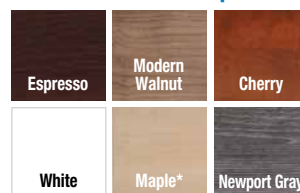

### Available Base Finishes

Silver

Black

## Available Standard Top Finishes

\*Maple - please call for availability.